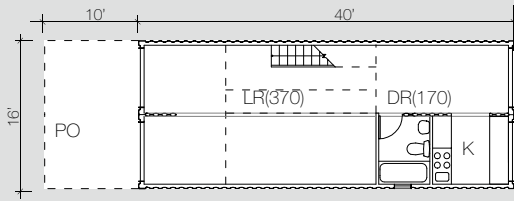

1x1

LOFT  
COMPACT

575 SQF / 1 BEDROOM / 1 BATHROOM / DOUBLE HEIGHT LIVING ROOM / PORCH /

640 SQF / 1 BEDROOM / 1 BATHROOM / OPEN LIVING ROOM

- 1000
- 1010
- 1017
- 1040
- 1107
- 1115
- 1132
- 1137
- 1148
- 1190
- 1173
- 1217
- 1234
- 1731
- 1738
- 1770
- 1900
- 1999

2x2

LOFT  
COMPACT

1085 SQF / 2 BEDROOMS or 1 LARGE BEDROOM (see 2x2 compact) / 2 FULL BATHROOMS / DOUBLE HEIGHT LIVING ROOM / STORAGE / PORCH/ TERRACE

1280 SQF / 2 BEDROOMS / 1 1/2 BATHROOMS / STORAGE-LAUNDRY or ADDITIONAL FULL BATHROOM / OPEN LIVING ROOM / PORCH/ TERRACE