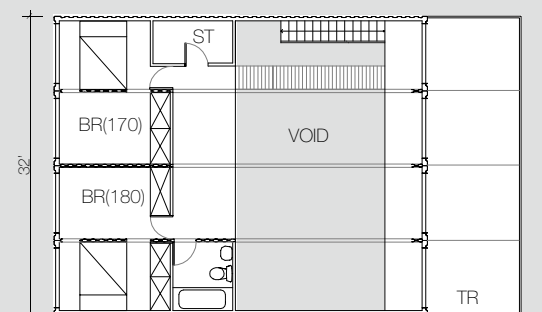

1920 SQF / 3 BEDROOMS / 2 1/2 BATHROOMS / OPEN LIVING ROOM / PORCH/ TERRACE

- 3700
- 3703
- 3724
- 4005
- 4021
- 4022
- 4081
- 4090
- 4113
- 4217
- 4230
- 4285
- 4330
- 4702
- 4705
- 4728
- 5010
- 5017
- 5019

4x4

LOFT  
COMPACT

2105 SQF / 4 BEDROOMS or 3 LARGE BEDROOMS (see 3x3 compact) / 2 BATHROOMS / STORAGE-LAUNDRY or ADDITIONAL FULL BATHROOM / DOUBLE HEIGHT LIVING ROOM / PORCH/ TERRACE

2477 SQF / 4 BEDROOMS / 3 1/2 BATHROOMS / OPEN LIVING ROOM / PORCH/ TERRACE