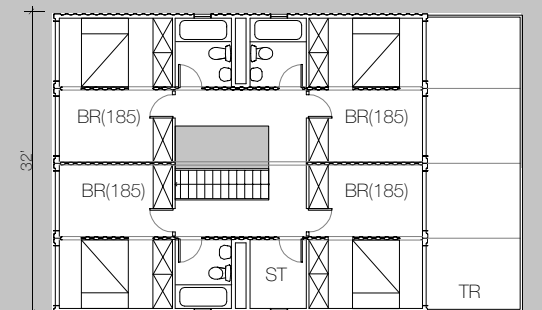

4x4

LOFT  
COMPACT

2105 SQF / 4 BEDROOMS or 3 LARGE BEDROOMS (see 3x3 compact) / 2 BATHROOMS / STORAGE-LAUNDRY or ADDITIONAL FULL BATHROOM / DOUBLE HEIGHT LIVING ROOM / PORCH/ TERRACE

2477 SQF / 4 BEDROOMS / 3 1/2 BATHROOMS / OPEN LIVING ROOM / PORCH/ TERRACE

- 5063
- 5088
- 5158
- 5171
- 5180
- 52251
- 5309
- 5440
- 5545
- 5548
- 5569
- 5702
- 5711
- 5715
- 5720
- 5741
- 6181
- 6712